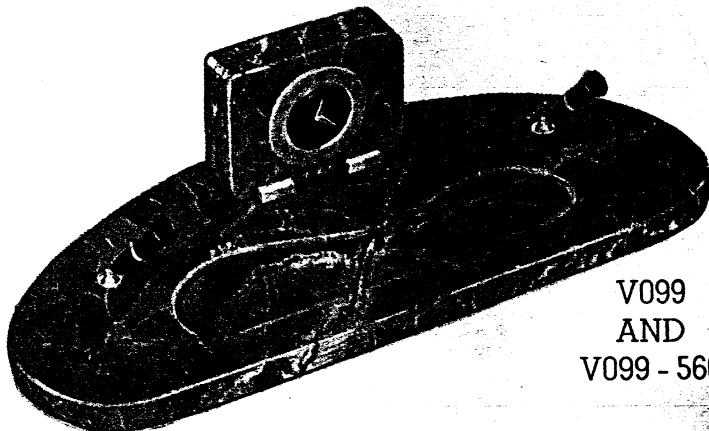

V099-560 GOPUD. Base and clock combination with Seth Thomas 8-day movement as illustrated with two LIFETIME Pens \$85.00.

V029

V039

V050

**V159
AND
V159 - 559**

T018

**V099
AND
V099 - 560**

V119 POKOT. Modern louvre lamp, as illustrated above. Bronze standard and shade mounted on hand tooled leather base. 15 x 5 1/2 inches with over all height 9 1/2 inches. Brown sockets. With two LIFETIME Pens \$50.00.
V108 POGAM. Same as V119 except that it is furnished with one LIFETIME Pen at \$40.00.